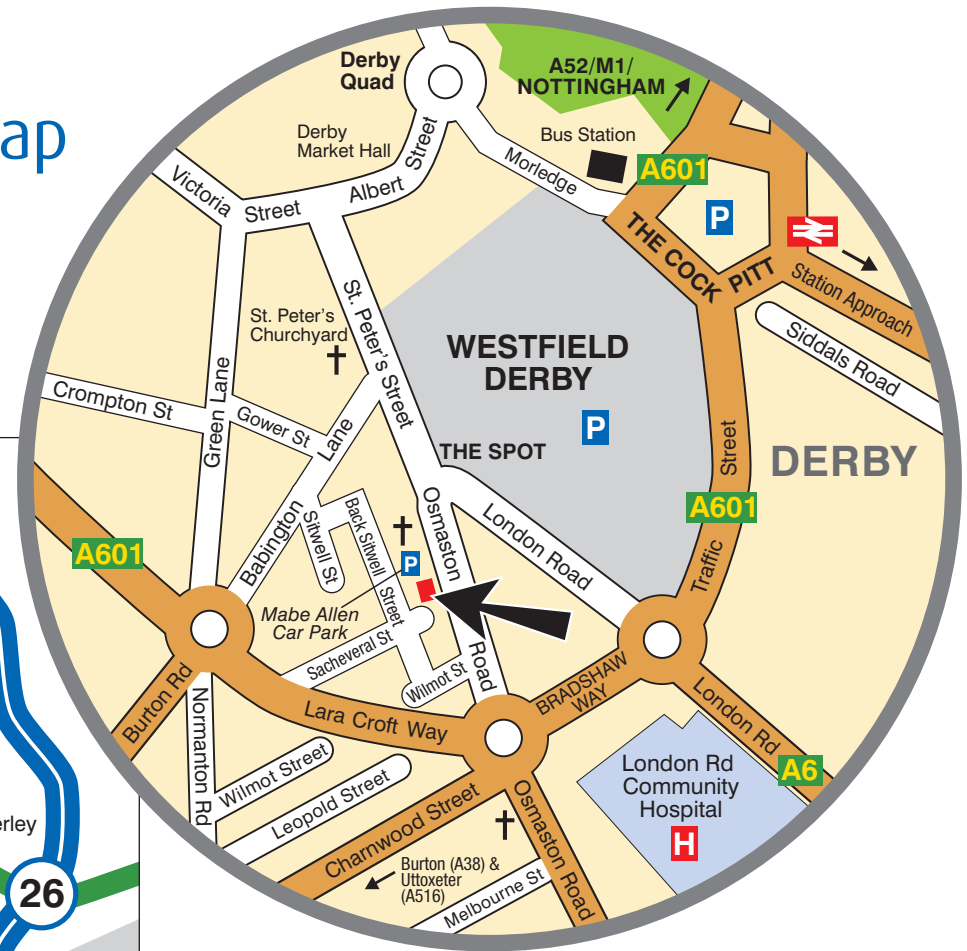

Derby Office Location Map

50 Osmaston Road, Derby DE1 2HU.
Telephone: 01332 345265
Email: derby@mabeallen.co.uk

Mabe Allen LLP
Chartered Accountants &
Business Advisers

From M1 & Nottingham

1. Leave M1 at Junction 25 and follow A52 (signposted Derby).
2. At The Pentagon roundabout (A61 Junction), take 2nd exit towards City Centre.
3. Follow left hand lane (signposted Melbourne A514).
4. At The Cock Pitt (Car Park roundabout), take 2nd left onto Traffic Street (Inner Ring Road A601).
5. Continue over roundabout up Bradshaw Way.
6. At top, turn right onto Osmaston Road and we are located approx. 100 metres on the left hand side
7. Our Car Park can be found on Backsitwell Street, (turn left into Wilmot Street and then first right into Back Sitwell Street).