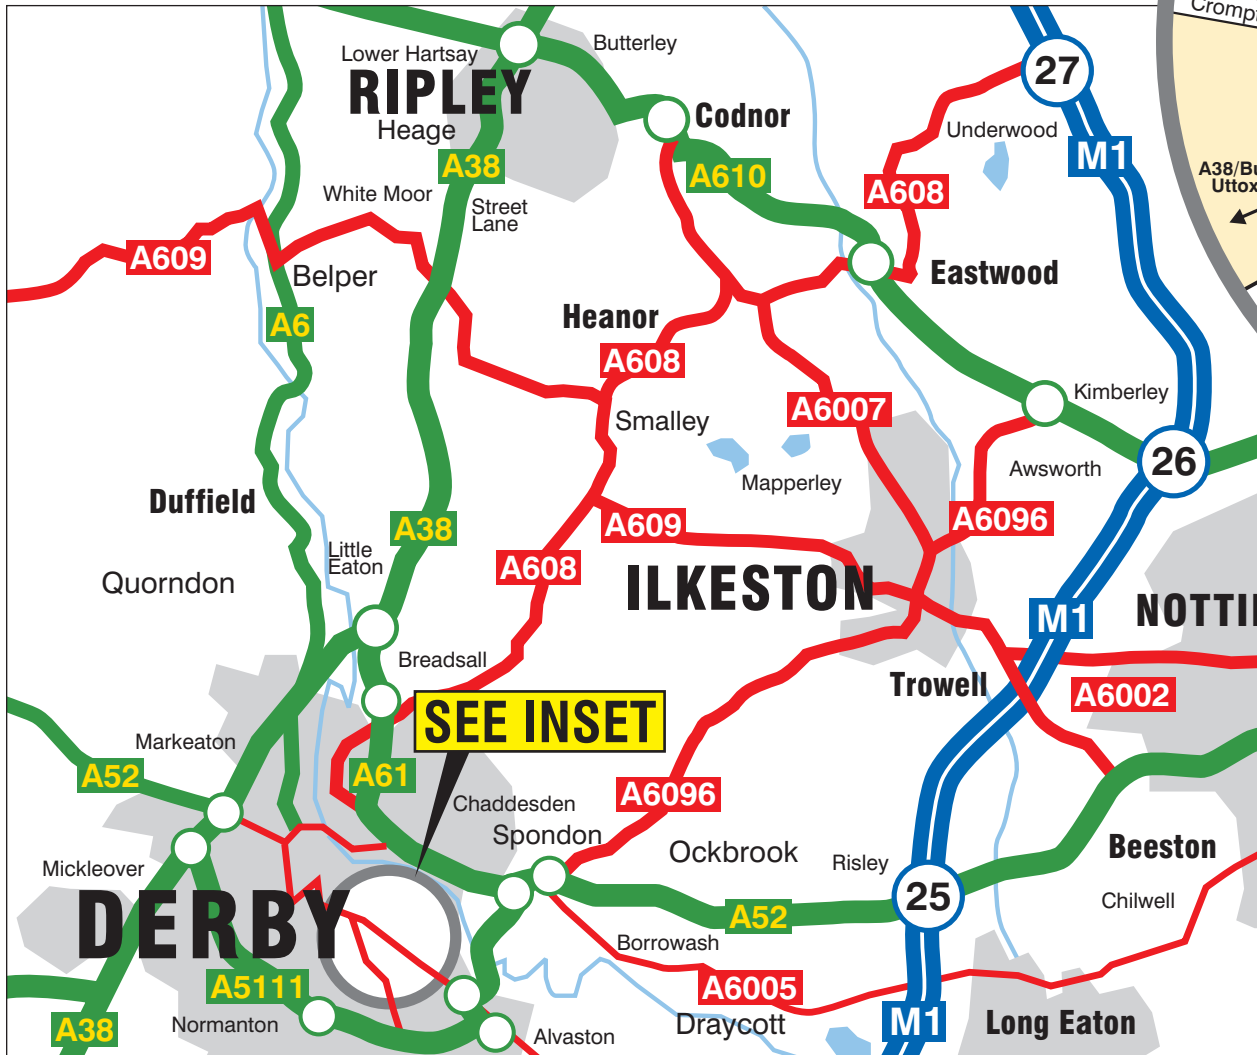

Derby Office Location Map

50 Osmaston Road, Derby DE1 2HU.
Telephone: 01332 345265
Email: derby@mabeallen.co.uk

Mabe Allen LLP
Chartered Accountants &
Business Advisers

From M1 & Nottingham

1. Leave M1 at Junction 25 and follow A52 (signposted Derby).
2. At The Pentagon roundabout (A61 Junction), take 2nd exit towards City Centre.
3. Follow left hand lane (signposted Melbourne A514).
4. At The Cock Pitt (Car Park roundabout), take 2nd left onto Traffic Street (Inner Ring Road A6).
5. Continue over roundabout up Bradshaw Way.
6. At top, turn right onto Osmaston Road and we are located approx. 50 metres on the left hand side
7. Our Car Park can be found on Backsitwell Street.