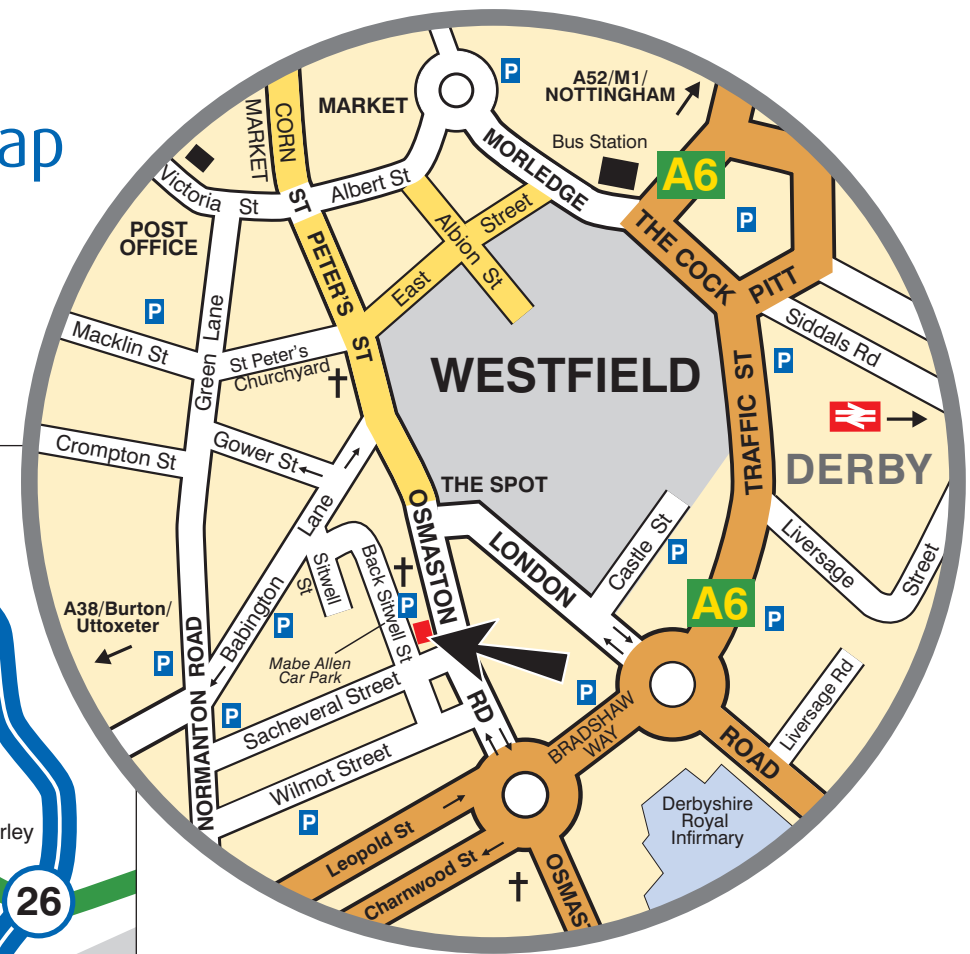

Derby Office Location Map

50 Osmaston Road, Derby DE1 2HU.
Telephone: 01332 345265
Email: derby@mabeallen.co.uk

Mabe Allen LLP
Chartered Accountants &
Business Advisers

From M1 & Nottingham

1. Leave M1 at Junction 25 and follow A52 (signposted Derby).
2. At The Pentagon roundabout (A61 Junction), take 2nd exit towards City Centre.
3. Follow left hand lane (signposted Melbourne A514).
4. At The Cock Pitt (Car Park roundabout), take 2nd left onto Traffic Street (Inner Ring Road A6).
5. Continue over roundabout up Bradshaw Way.
6. At top, turn right onto Osmaston Road and we are located approx. 50 metres on the left hand side
7. Our Car Park can be found on Backsitwell Street.